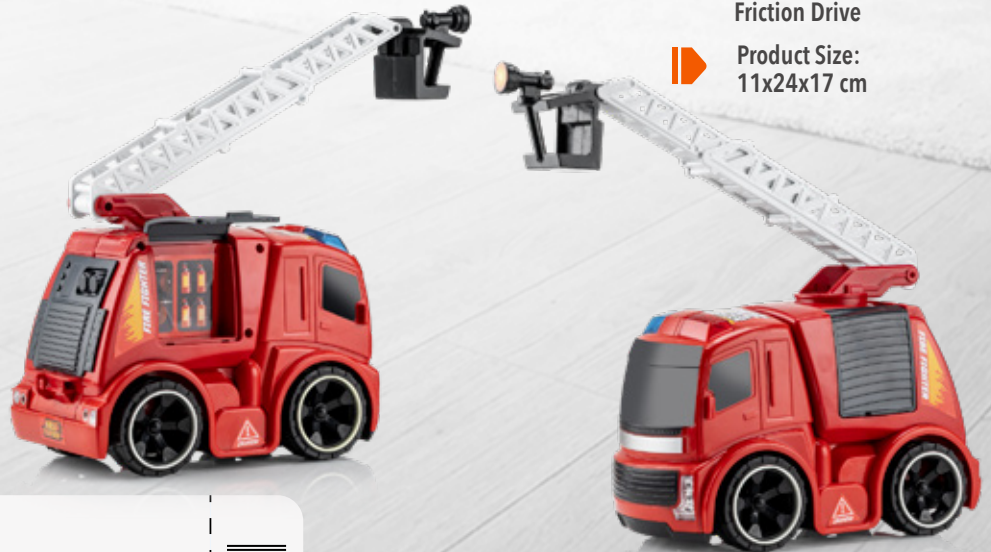

600x330x660 mm

0,13 m³

6,5 kg

- ▶ 1 Vehicle, with Lights & Sound Battery Powered Electronic Friction Drive

- ▶ Product Size: 11x21x13 cm

- ▶ 1 Vehicle, with Lights & Sound Electronic, Battery-Powered Friction Drive