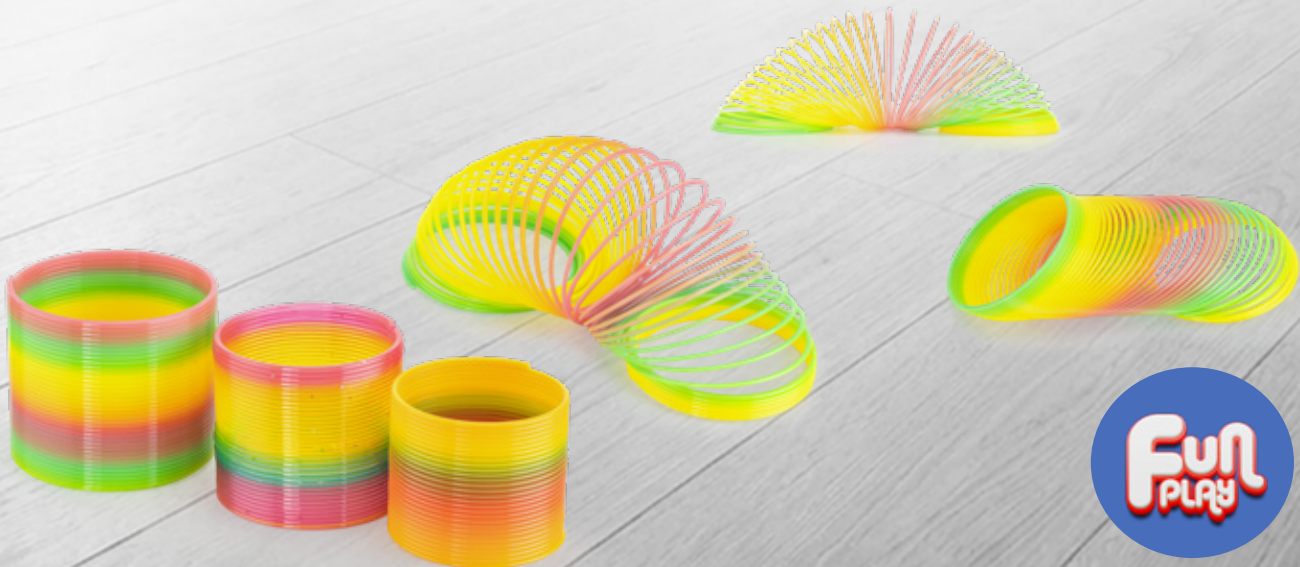

3+

ESH-01

Rainbow Magic Spring Toy - Small

432

590x375x515 mm

0,11 m³

13 kg

8 698782 145549

▶ **Product Size:**
5.8x5.8x5 cm

3+

ESH-02

Rainbow Magic Spring Toy - Medium

432

490x700x490 mm

0,17 m³

20 kg

8 698782 146515

▶ **Product Size:**
6.5x6.5x5.8 cm

3+

ESH-03

Rainbow Magic Spring Toy - Large

324

490x740x460 mm

0,17 m³

20 kg

8 698782 147635

▶ **Product Size:**
7.5x7.5x6 cm