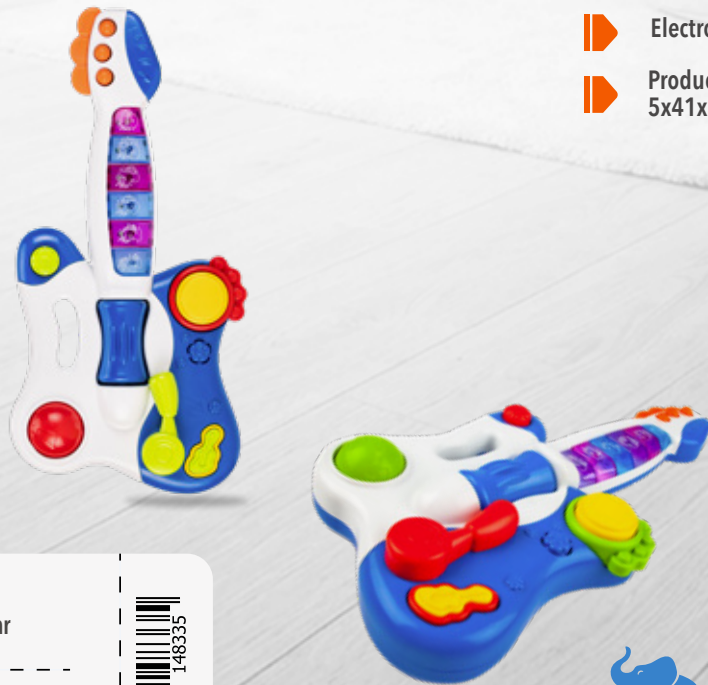

Light & Sound Musical Learning Guitar

16

535x535x770 mm

13 m³

net kg
10,5 kg

▶ Electronic, Battery-Powered

▶ Product Size:
5x41x21

▶ Electronic, Battery-Powered